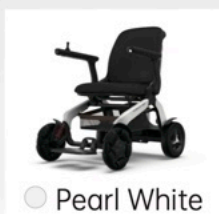

ROBOOTER

R E B O O T Y O U R L I F E

Robooter E60/E60-A

ELECTRIC WHEELCHAIR

The next generation of performance has arrived

www.ydra.care

Adjustable suspension
A smoother ride has arrived
Comfort all day

Omni-wheel designed for low noise and vibration
360 turning means no k-turns
Works great in all road conditions
including gravel, mud, grass, etc

Fast charging, long range

Adjustable back

The E60 PRO-A back angle can reach 8-38°, relieving back fatigue and soreness.

○ Pearl White

● Modern Grey

● Lake Green

PARAMETER

PRODUCT MODEL	E60	E60-A
Folding mode	Manual folding	Manual folding
Maximum speed	8 km/h	8 km/h
Maximum barrier height	6 cm	6 cm
Maximum crossing width	10 cm	10 cm
Slope climbing performance	15°	15°
Total weight	32.4 kg	34.2 kg
Backrest angle	Not adjustable, 18°	Adjustable, 8-38°
Battery weight	3.3 kg	3.3 kg
Specifications of front and rear wheels	10-inch front wheel, 10-inch rear wheel	10-inch front wheel, 10-inch rear wheel
Maximum load	150 kg	150 kg
Battery capacity	20 Ah/25 Ah	20 Ah/25 Ah
Overall dimension (length * width * height)	98.7x64x93.2 cm	98.7x64x93.2 cm
folding shape dimension (length * width * height)	77x64x50 cm	77x64x50 cm
seat wide	48 cm	45.5-51.5 cm
Theoretical driving distance	23 km (20 Ah) /29 km (25 Ah)	23 km (20 Ah) /25 km (25 Ah)