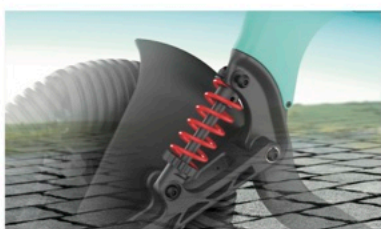

ROBOOTER

R E B O O T Y O U R L I F E

Robooter E60/E60-A

ELECTRIC WHEELCHAIR

The next generation of performance has arrived

www.ydra.care

Adjustable suspension
A smoother ride has arrived
Comfort all day

Omni-wheel designed for low noise and vibration
360 turning means no k-turns
Works great in all road conditions
including gravel, mud, grass, etc

Fast charging, long range

Adjustable back

The E60 PRO-A back angle can reach 8-38°, relieving back fatigue and soreness.

○ Pearl White

● Modern Grey

● Lake Green

PARAMETER

PRODUCT MODEL	E60	E60-A
Folding mode	Manual folding	Manual folding
Maximum speed	8 km/h	8 km/h
Maximum barrier height	6 cm	6 cm
Maximum crossing width	10 cm	10 cm
Slope climbing performance	15°	15°
Total weight	32.4 kg	34.2 kg
Backrest angle	Not adjustable, 18°	Adjustable, 8-38°
Battery weight	3.3 kg	3.3 kg
Specifications of front and rear wheels	10-inch front wheel, 10-inch rear wheel	10-inch front wheel, 10-inch rear wheel
Maximum load	150 kg	150 kg
Battery capacity	20 Ah/25 Ah	20 Ah/25 Ah
Overall dimension (length * width * height)	98.7x64x93.2 cm	98.7x64x93.2 cm
folding shape dimension (length * width * height)	77x64x50 cm	77x64x50 cm
seat wide	48 cm	45.5-51.5 cm
Theoretical driving distance	23 km (20 Ah) /29 km (25 Ah)	23 km (20 Ah) /25 km (25 Ah)