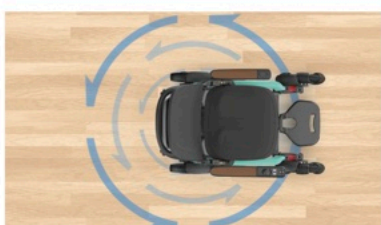

ROBOOTER

R E B O O T Y O U R L I F E

Robooter E60/E60-A

ELECTRIC WHEELCHAIR

The next generation of performance has arrived

www.ydra.care

Adjustable suspension
A smoother ride has arrived
Comfort all day

Omni-wheel designed for low noise and vibration
360 turning means no k-turns
Works great in all road conditions
including gravel, mud, grass, etc

Fast charging, long range

Adjustable back

The E60 PRO-A back angle can reach 8-38°, relieving back fatigue and soreness.

○ Pearl White

● Modern Grey

● Lake Green

PARAMETER

PRODUCT MODEL	E60	E60-A
Folding mode	Manual folding	Manual folding
Maximum speed	8 km/h	8 km/h
Maximum barrier height	6 cm	6 cm
Maximum crossing width	10 cm	10 cm
Slope climbing performance	15°	15°
Total weight	32.4 kg	34.2 kg
Backrest angle	Not adjustable, 18°	Adjustable, 8-38°
Battery weight	3.3 kg	3.3 kg
Specifications of front and rear wheels	10-inch front wheel, 10-inch rear wheel	10-inch front wheel, 10-inch rear wheel
Maximum load	150 kg	150 kg
Battery capacity	20 Ah/25 Ah	20 Ah/25 Ah
Overall dimension (length * width * height)	98.7x64x93.2 cm	98.7x64x93.2 cm
folding shape dimension (length * width * height)	77x64x50 cm	77x64x50 cm
seat wide	48 cm	45.5-51.5 cm
Theoretical driving distance	23 km (20 Ah) /29 km (25 Ah)	23 km (20 Ah) /25 km (25 Ah)