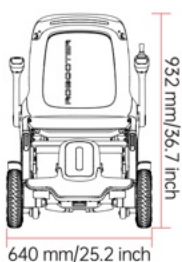

ROBOOTER

R E B O O T Y O U R L I F E

Robooter E60/E60-A

ELECTRIC WHEELCHAIR

The next generation of performance has arrived

www.ydra.care

Adjustable suspension
A smoother ride has arrived
Comfort all day

Omni-wheel designed for low noise and vibration
360 turning means no k-turns
Works great in all road conditions
including gravel, mud, grass, etc

Fast charging, long range

Adjustable back

The E60 PRO-A back angle can reach 8-38°, relieving back fatigue and soreness.

○ Pearl White

● Modern Grey

● Lake Green

PARAMETER

PRODUCT MODEL	E60	E60-A
Folding mode	Manual folding	Manual folding
Maximum speed	8 km/h	8 km/h
Maximum barrier height	6 cm	6 cm
Maximum crossing width	10 cm	10 cm
Slope climbing performance	15°	15°
Total weight	32.4 kg	34.2 kg
Backrest angle	Not adjustable, 18°	Adjustable, 8-38°
Battery weight	3.3 kg	3.3 kg
Specifications of front and rear wheels	10-inch front wheel, 10-inch rear wheel	10-inch front wheel, 10-inch rear wheel
Maximum load	150 kg	150 kg
Battery capacity	20 Ah/25 Ah	20 Ah/25 Ah
Overall dimension (length * width * height)	98.7x64x93.2 cm	98.7x64x93.2 cm
folding shape dimension (length * width * height)	77x64x50 cm	77x64x50 cm
seat wide	48 cm	45.5-51.5 cm
Theoretical driving distance	23 km (20 Ah) /29 km (25 Ah)	23 km (20 Ah) /25 km (25 Ah)