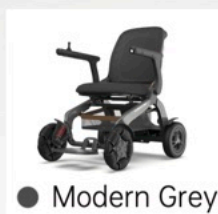

ROBOOTER

R E B O O T Y O U R L I F E

Robooter E60/E60-A

ELECTRIC WHEELCHAIR

The next generation of performance has arrived

www.ydra.care

Adjustable suspension
A smoother ride has arrived
Comfort all day

Omni-wheel designed for low noise and vibration
360 turning means no k-turns
Works great in all road conditions
including gravel, mud, grass, etc

Fast charging, long range

Adjustable back

The E60 PRO-A back angle can reach 8-38°, relieving back fatigue and soreness.

○ Pearl White

● Modern Grey

● Lake Green

PARAMETER

PRODUCT MODEL	E60	E60-A
Folding mode	Manual folding	Manual folding
Maximum speed	8 km/h	8 km/h
Maximum barrier height	6 cm	6 cm
Maximum crossing width	10 cm	10 cm
Slope climbing performance	15°	15°
Total weight	32.4 kg	34.2 kg
Backrest angle	Not adjustable, 18°	Adjustable, 8-38°
Battery weight	3.3 kg	3.3 kg
Specifications of front and rear wheels	10-inch front wheel, 10-inch rear wheel	10-inch front wheel, 10-inch rear wheel
Maximum load	150 kg	150 kg
Battery capacity	20 Ah/25 Ah	20 Ah/25 Ah
Overall dimension (length * width * height)	98.7x64x93.2 cm	98.7x64x93.2 cm
folding shape dimension (length * width * height)	77x64x50 cm	77x64x50 cm
seat wide	48 cm	45.5-51.5 cm
Theoretical driving distance	23 km (20 Ah) /29 km (25 Ah)	23 km (20 Ah) /25 km (25 Ah)