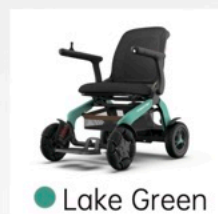

ROBOOTER

R E B O O T Y O U R L I F E

Robooter E60/E60-A

ELECTRIC WHEELCHAIR

The next generation of performance has arrived

www.ydra.care

Adjustable suspension
A smoother ride has arrived
Comfort all day

Omni-wheel designed for low noise and vibration
360 turning means no k-turns
Works great in all road conditions
including gravel, mud, grass, etc

Fast charging, long range

Adjustable back

The E60 PRO-A back angle can reach 8-38°, relieving back fatigue and soreness.

○ Pearl White

● Modern Grey

● Lake Green

PARAMETER

PRODUCT MODEL	E60	E60-A
Folding mode	Manual folding	Manual folding
Maximum speed	8 km/h	8 km/h
Maximum barrier height	6 cm	6 cm
Maximum crossing width	10 cm	10 cm
Slope climbing performance	15°	15°
Total weight	32.4 kg	34.2 kg
Backrest angle	Not adjustable, 18°	Adjustable, 8-38°
Battery weight	3.3 kg	3.3 kg
Specifications of front and rear wheels	10-inch front wheel, 10-inch rear wheel	10-inch front wheel, 10-inch rear wheel
Maximum load	150 kg	150 kg
Battery capacity	20 Ah/25 Ah	20 Ah/25 Ah
Overall dimension (length * width * height)	98.7x64x93.2 cm	98.7x64x93.2 cm
folding shape dimension (length * width * height)	77x64x50 cm	77x64x50 cm
seat wide	48 cm	45.5-51.5 cm
Theoretical driving distance	23 km (20 Ah) /29 km (25 Ah)	23 km (20 Ah) /25 km (25 Ah)